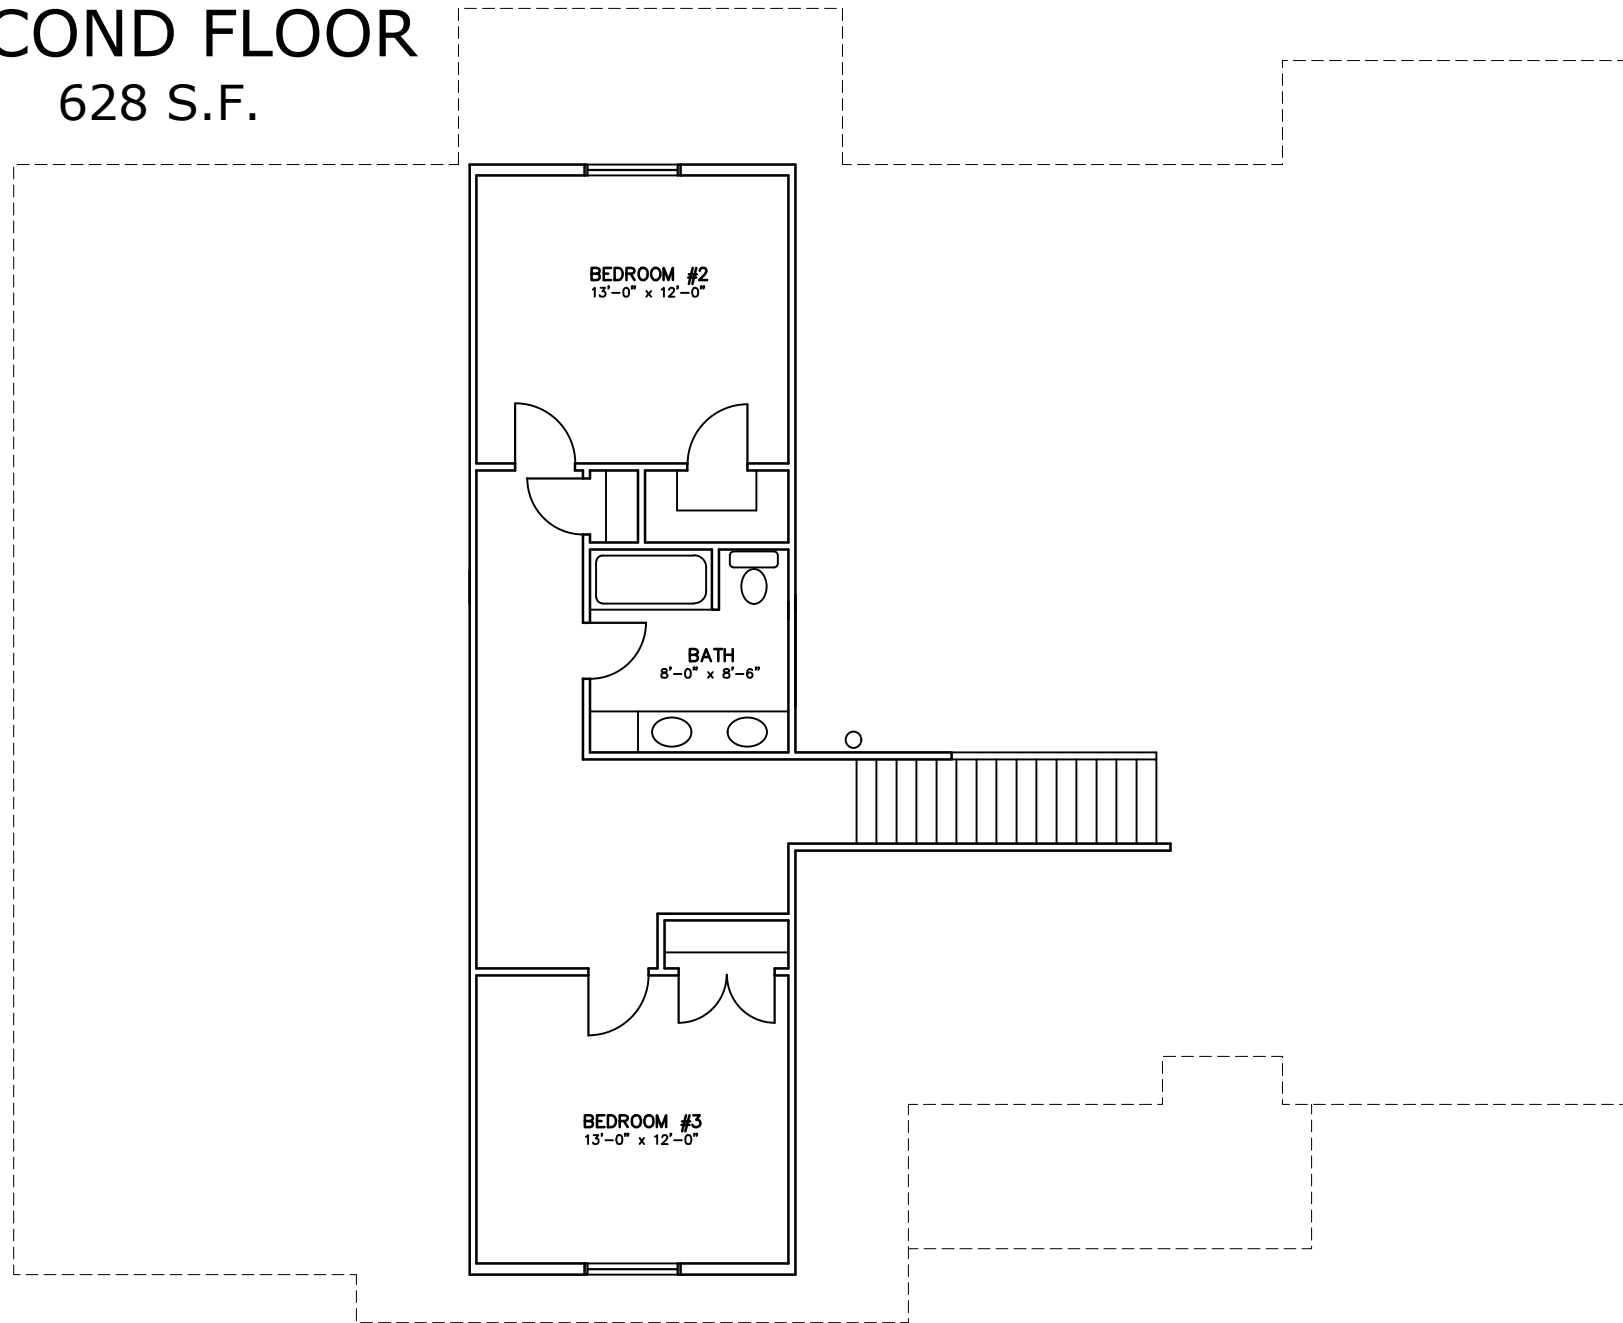

HERITAGE
HOMES[®]
HeritageHomesUtah.com

The Olsen

MAIN FLOOR

1,914 S.F.

SECOND FLOOR

628 S.F.

BASEMENT

2,054 S.F.