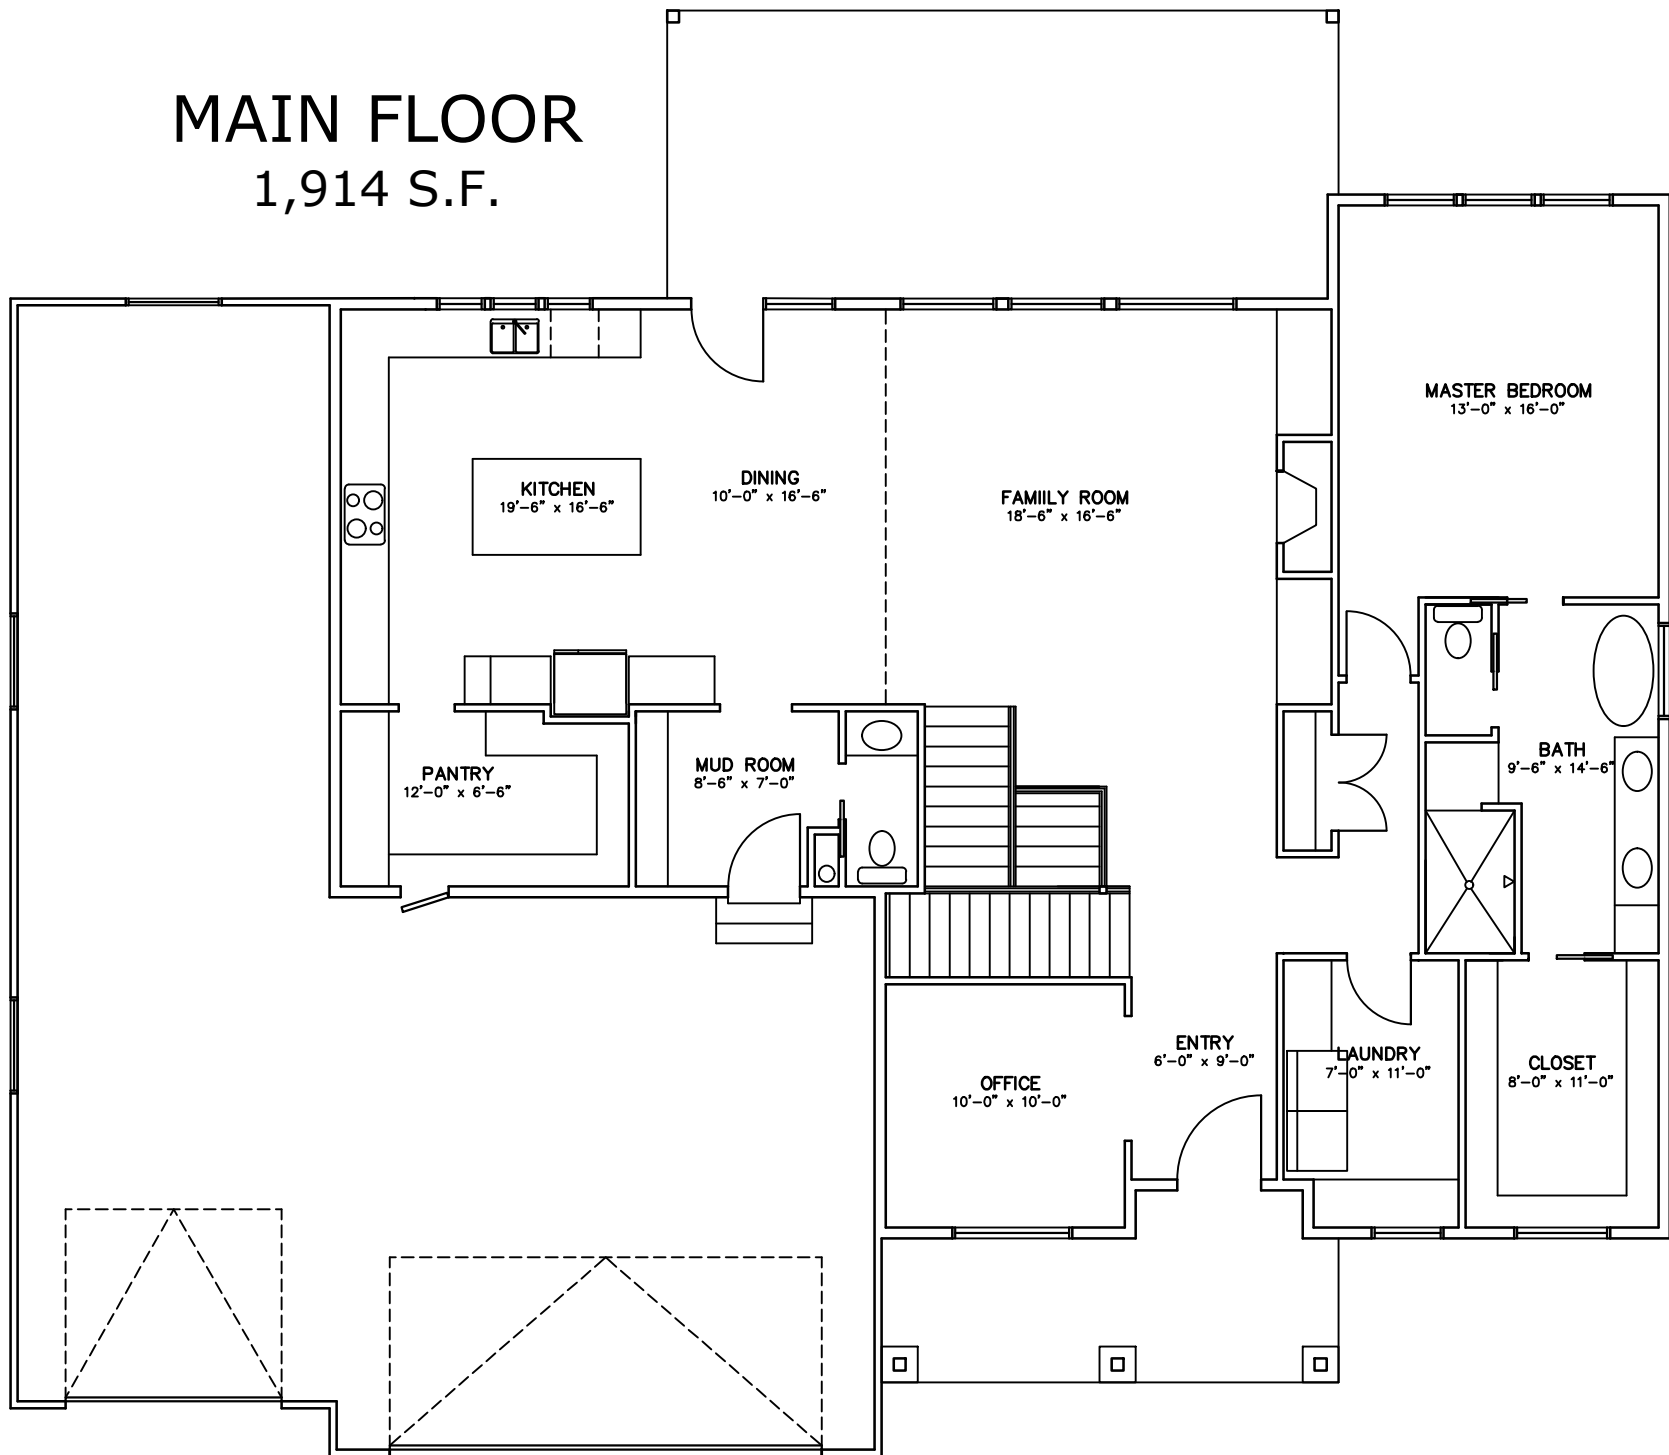

HERITAGE
HOMES[®]
HeritageHomesUtah.com

The Olsen

MAIN FLOOR

1,914 S.F.

SECOND FLOOR

628 S.F.

BASEMENT

2,054 S.F.